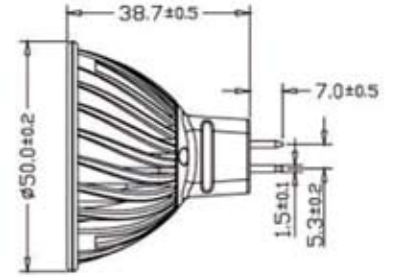

DIRECT REPLACEMENT FOR HALOGEN MR16 LAMP

Beam Angle

Note: For ordering info, please use item no. + colour code

Colour Code	Colour	Used for	Beam Angle	LED Source
WW	Warm White 2700/-3800K	Indoor	90	Cree
CW	Cool White 5000-7000K	Indoor	90	Cree

APPLICATIONS

Restaurants, hotels, meeting rooms, show rooms, shop windows, display cabinets, retail, homes

SPECIFICATIONS

- Power Consumption: 5W
- Input Voltage: 12VAC
- Constant Current: 350mA
- Lumen: 240LM(C)/180LM(WW)
- Operating Temperature: -20°C to +40°C
- Housing: Aluminium
- Base: GU5.3
- IP: 54