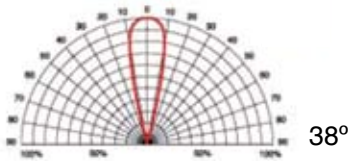

### Beam Angle

Note: For ordering info, please use item no. + colour code

Colour Code	Colour	Used for	Beam Angle	LED Source
WW	Warm White 2700/-3800K	Indoor	90	Cree
CW	Cool White 5000-7000K	Indoor	90	Cree