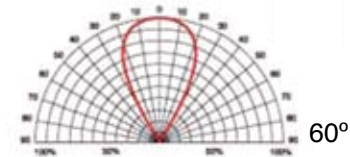

### Beam Angle

Note: For ordering info, please use item no. + colour code

Colour Code	Colour	Used for	Beam Angle	LED Source
WW	Warm White 2700/-3800K	Indoor	90	Cree
CW	Cool White 5000-7000K	Indoor	90	Cree